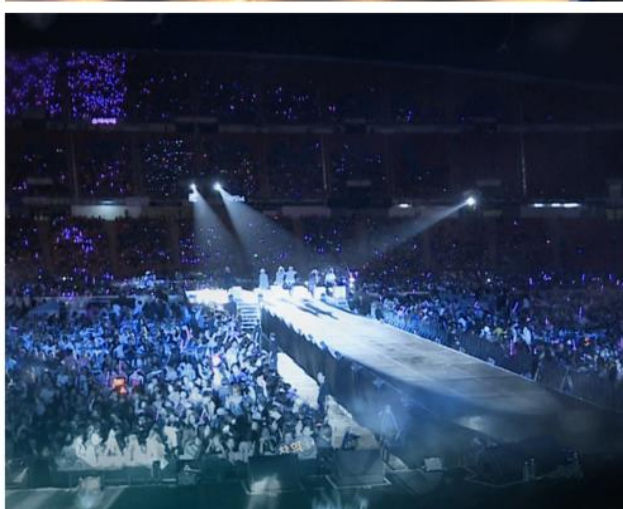

## 1st SUPER JOINT CONCERT in THAILAND

2013.03.31

Rajamangala national stadium

  
 PRESENTS  
**SUPER JOINT CONCERT  
IN THAILAND**

  
GIRLS' GENERATION

  
GROOVE RIDERS

  
TOR+ SAKSIT

  
B1A4

  
THAITANIUM

  
EXO-M

  
TEEN TOP

30 มีนาคม 2556

ณ สนามราชมิ่งเกล้ากีฬาสถาน

GIRLS' GENERATION / GROOVE RIDERS / B1A4  
 TOR+ SAKSIT / EXO-M / THAITANIUM / TEEN TOP

Special collaboration super concert of Korean & Thai pop performers!

**Cast : GIRLS' GENERATION, EXO-M, B1A4, TEEN TOP,  
TOR+, THAITANIUM, GROOVE RIDERS, VICTOR**

"1st Super Joint Concert in Thailand" in Thailand was a collaboration between Korean and Thai artists, held at the Rajamangala National Stadium in Bangkok.