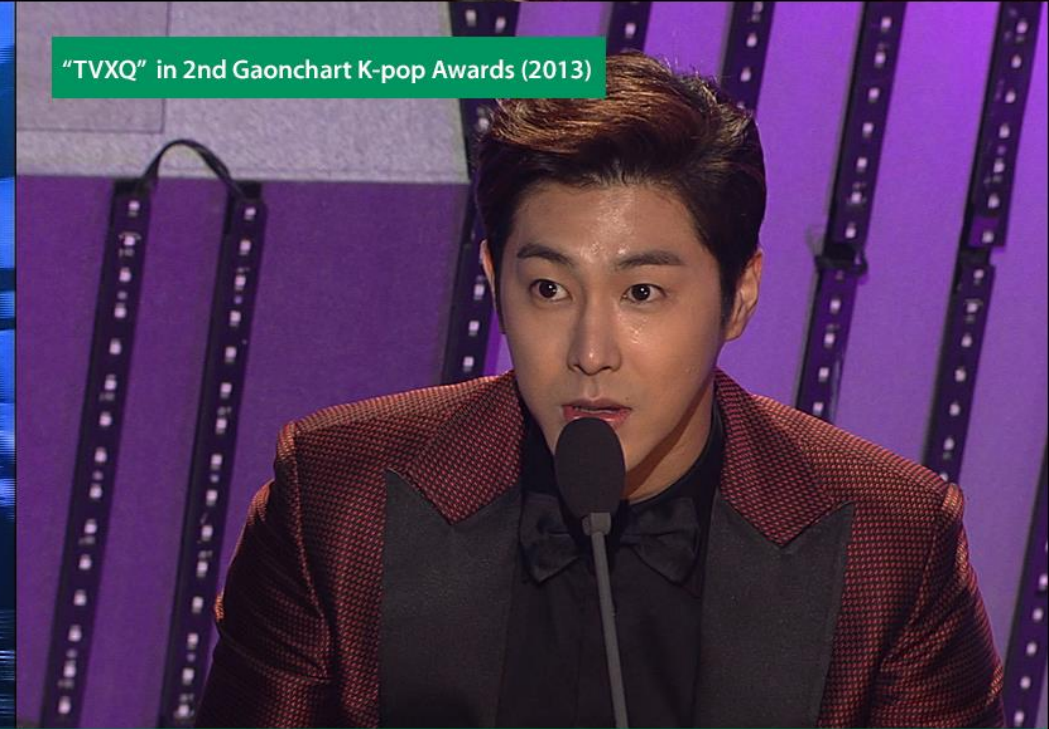

Portfolio

Box Media has successfully ventured overseas thanks to the experience and know-how from various productions done in Korea. We hope you will join Box Media, as we face new challenges and venture into the future.