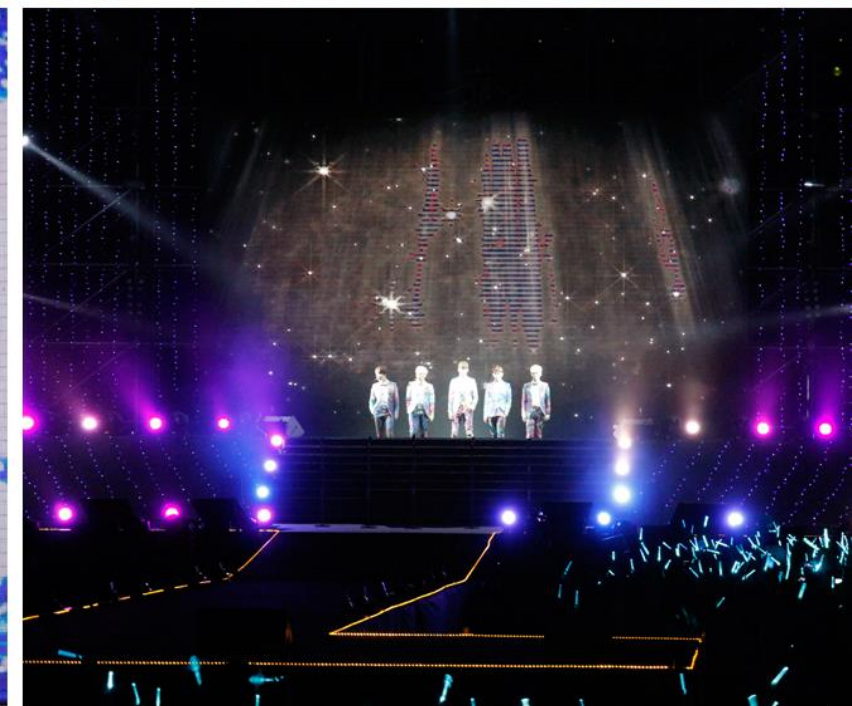

SHINee FESTIVAL TOUR in CHINA

2013.08.04 Taipei
2013.11.30 Shanghai
2014.01.18 Beijing
2014.01.26 Hong Kong

"SHINee Festival Tour in China"
was held to celebrate the 5th anniversary of SHINee's debut with their Taiwanese fans.
After ending successfully in Taipei, "SHINee Festival Tour"
to move on the Shanghai, Beijing and Hong Kong
to provide their fans with stunning performances and extraordinary memories.

SHINee
FESTIVAL TOUR in TAIPEI
2013/8/4 SUN. 20:00PM @ 南港展覽館
NANGANG EXHIBITION HALL
Ticket Price: NT4500/4000/3400/2400/1400